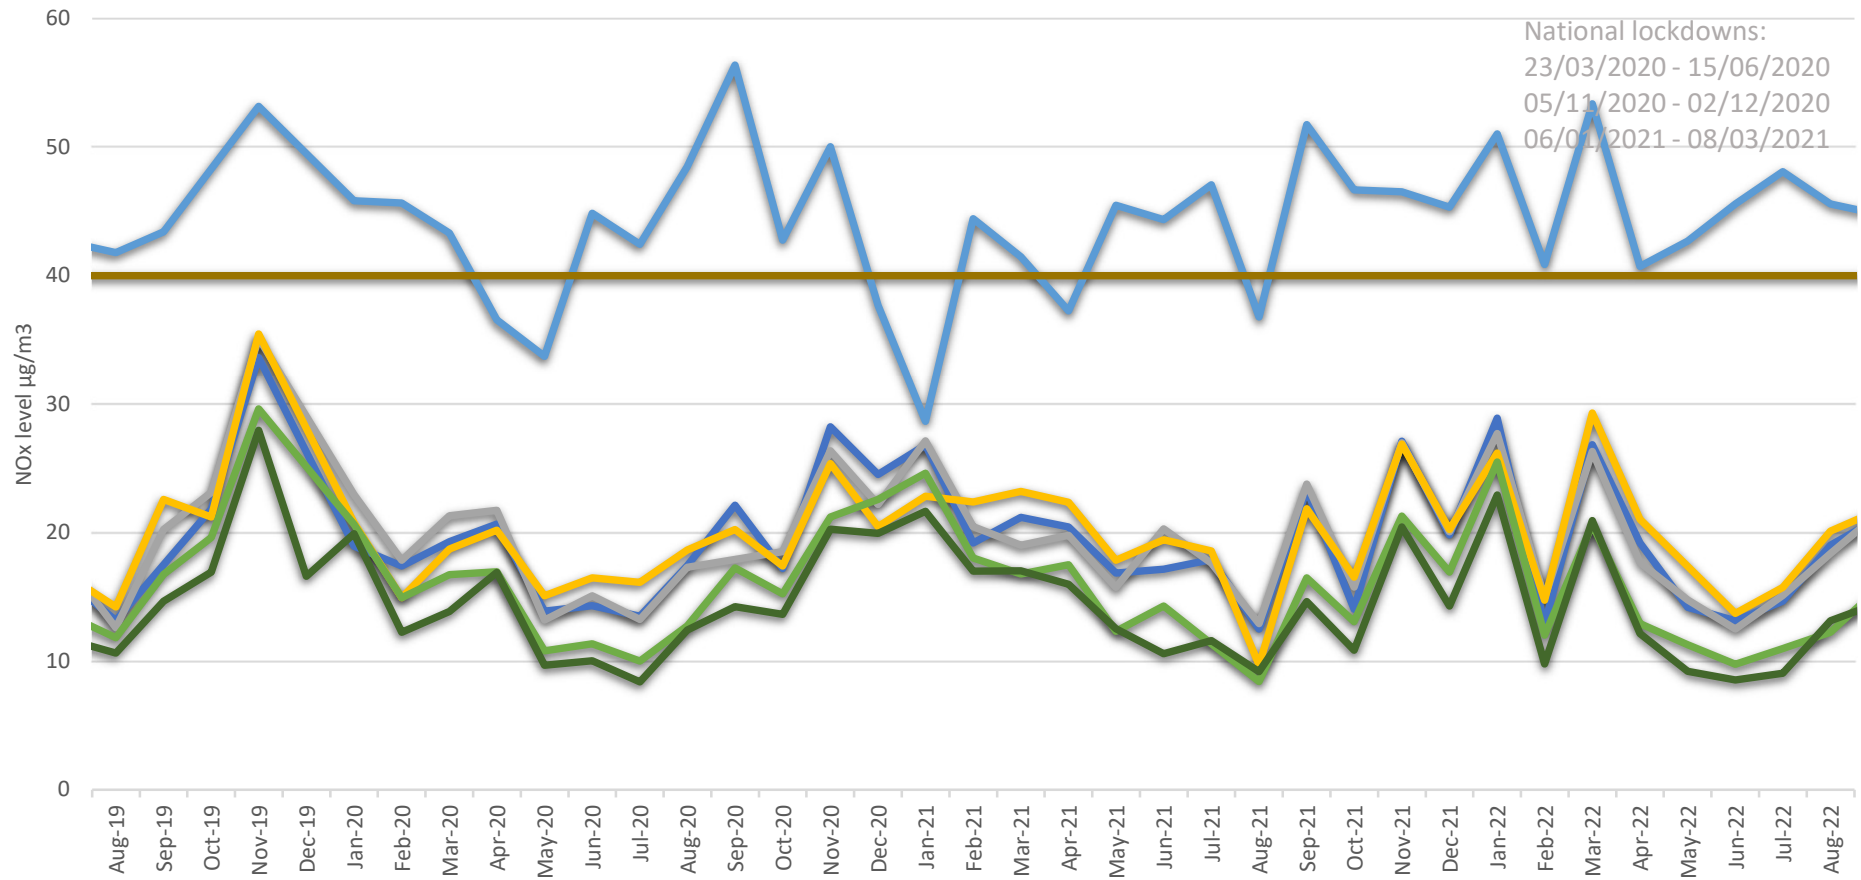

NOx levels recorded in ESPS playgrounds and on S. Circular - diffusion tube analysis

- ESP Sheen Playground grey post by classrooms
 - ESP - on fence, playground side, next to s. circular
 - back playground, drainpipe nr hall doors
 - 2019/2020 Holly Lodge, Richmond Park local authority data
- ESP - grey post back of Putney playground facing S. circular
 - ESP - on fence Sth circular side
 - Annual mean legal limit